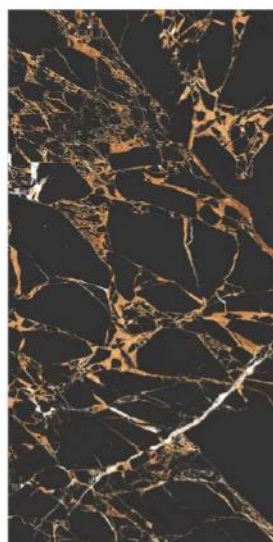

KENYA COFFEE GRANDE

3 RANDOM

PULPIS COFFEE GRANDE

4 RANDOM

B L A C K

BLACK BEAUTY GRANDE

4 RANDOM

80 x 160 CM | 9 MM