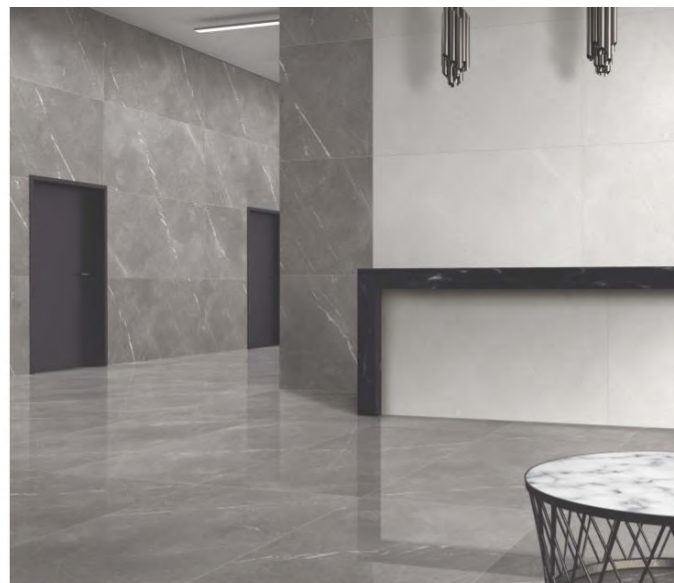

FLURRY BIANCO GRANDE

4 RANDOM